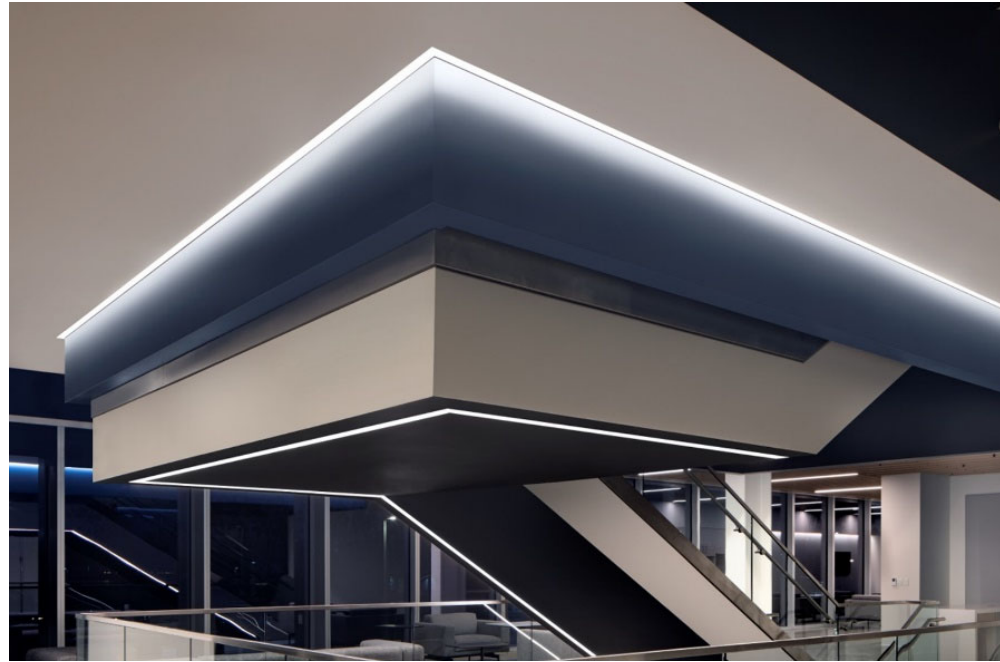

Gammalux® Perimeter Series Direct (GPD) Wall Slot

Product Matrix

Continuous perimeter mounted lines of light including complex patterns. Click on any of the cross-section details below that correspond to your aperture requirements, then specify the amount of regress that meets ***your design intent.***

GAMMALUX GPD *EZ-TELE*™ FOR SIMPLIFIED PERIMETER WALL SLOT INSTALLATIONS*** = 

***U.S. PATENT No. 11,384,923

- GPD IS DESIGNED FOR ACCELERATED CONSTRUCTION SCHEDULES
- JOURNEYMAN PRIMARY INSTALLATION & APPRENTICE FINAL TRIM OUT