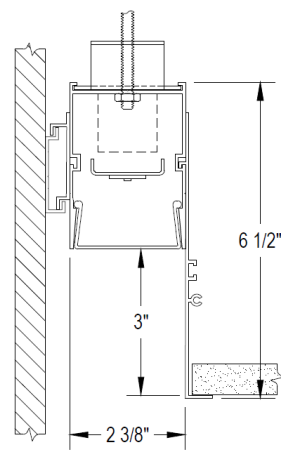

Gammalux® Perimeter Series Direct (GPD) Wall Slot

Product Matrix

Continuous perimeter mounted lines of light including complex patterns. Click on any of the cross-section details below that correspond to your aperture requirements, then specify the amount of regress that meets ***your design intent.***

GPD1
1.8" Housing Width
Regress 0", 1", 2"

GPD2
2.4" Housing Width
Regress 0", 1", 2", 3"

GPD3
3" Housing Width
Regress 0", 1", 2", 3"

GPD4
4" Housing Width
Regress 0", 1", 2", 3"

GPD5
5" Housing Width
Regress 0", 1", 2", 3"