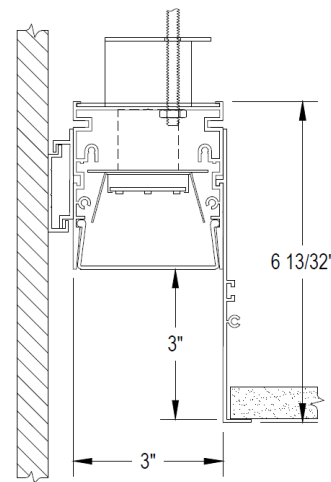

Gammalux® Perimeter Series Direct (GPD) Wall Slot

Product Matrix

Continuous perimeter mounted lines of light including complex patterns. Click on any of the cross-section details below that correspond to your aperture requirements, then specify the amount of regress that meets ***your design intent.***

GPD1
1.8" Housing Width
Regress 0", 1", 2"

GPD2
2.4" Housing Width
Regress 0", 1", 2", 3"

GPD3
3" Housing Width
Regress 0", 1", 2", 3"

GPD4
4" Housing Width
Regress 0", 1", 2", 3"

GPD5
5" Housing Width
Regress 0", 1", 2", 3"